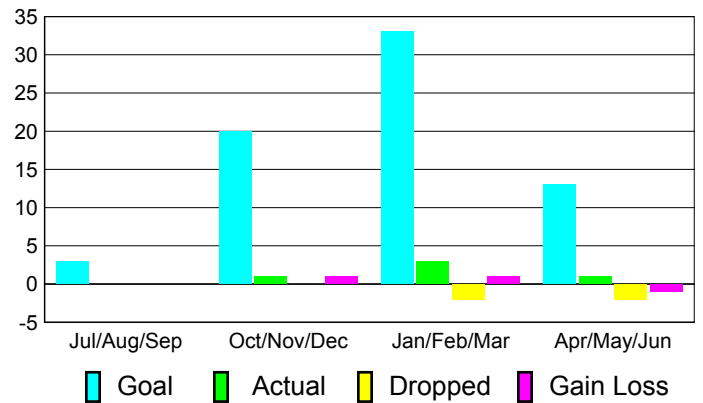

**Clubs
2009-2010**

Month	New Club Goal	Actual New Clubs	Actual Dropped Clubs	Gain/Loss of Clubs	Gain/Loss of Clubs
Jul/Aug/Sep	0	0	0	0	0
Oct/Nov/Dec	0	0	0	0	0
Jan/Feb/Mar	1	0	0	0	0
Apr/May/Jun	0	0	0	0	0
Totals	1	0	0	0	0

Club Results 2010-2011

Goal, New, Dropped, Gain/Loss

MEMBERSHIP

**Membership Results
2010-2011**

**Membership
2009-2010**

Month	Net Memb Goal	Actual New Memb	Actual Dropped Memb	Gain/Loss of Memb	Gain/Loss of Memb
Jul/Aug/Sep	3	0	0	0	1
Oct/Nov/Dec	20	1	0	1	5
Jan/Feb/Mar	33	3	-2	1	-5
Apr/May/Jun	13	1	-2	-1	-1
Totals	69	5	-4	1	0

Membership Results 2010-2011

Goal, New, Dropped, Gain/Loss

Comparison of Club Gain/Loss

Current Year Compared to the Previous Year

Comparison of Membership Gain/Loss

Current Year Compared to the Previous Year

YTD Status Quo Clubs 2010-2011

Status Quo Clubs Compared to Status Quo Members

Gender Comparison 2010-2011

Jul/Aug/Sep

Oct/Nov/Dec

Jan/Feb/Mar

Apr/May/Jun

Male