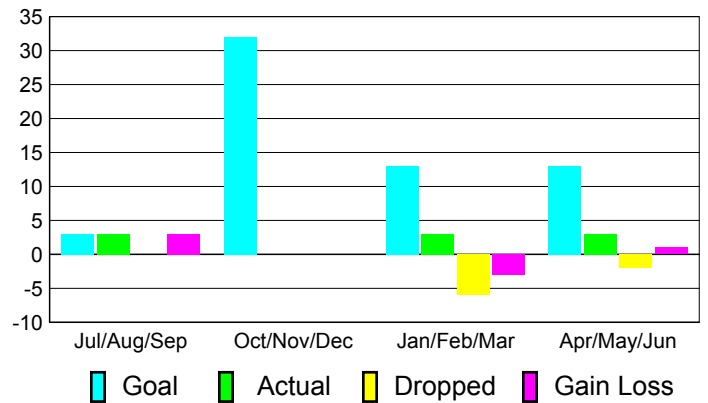

Club Results 2010-2011

Goal, New, Dropped, Gain/Loss

MEMBERSHIP

Membership Results
2010-2011

Membership
2009-2010

Month	Net Memb Goal	Actual New Memb	Actual Dropped Memb	Gain/Loss of Memb	Gain/Loss of Memb
Jul/Aug/Sep	3	3	0	3	-1
Oct/Nov/Dec	32	0	0	0	3
Jan/Feb/Mar	13	3	-6	-3	-3
Apr/May/Jun	13	3	-2	1	0
Totals	61	9	-8	1	-1

Membership Results 2010-2011

Goal, New, Dropped, Gain/Loss

Comparison of Club Gain/Loss

Current Year Compared to the Previous Year

Comparison of Membership Gain/Loss

Current Year Compared to the Previous Year

YTD Status Quo Clubs 2010-2011

Status Quo Clubs Compared to Status Quo Members

Gender Comparison 2010-2011

Jul/Aug/Sep

Oct/Nov/Dec

Jan/Feb/Mar

Apr/May/Jun

Male