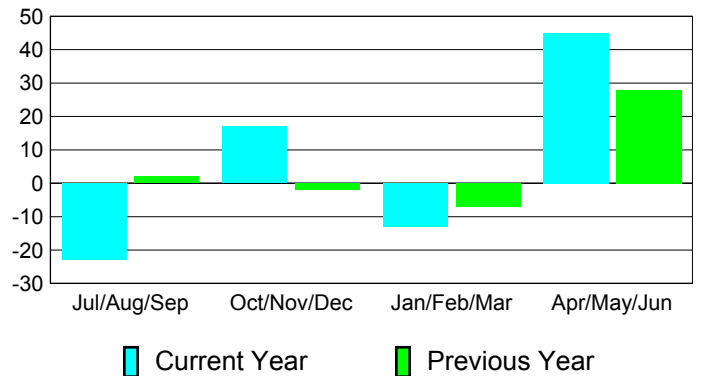

**Membership Results
2010-2011**

**Membership
2009-2010**

Month	Net Memb Goal	Actual New Memb	Actual Dropped Memb	Gain/Loss of Memb	Gain/Loss of Memb
Jul/Aug/Sep	8	17	-40	-23	2
Oct/Nov/Dec	32	30	-13	17	-2
Jan/Feb/Mar	13	3	-16	-13	-7
Apr/May/Jun	18	69	-24	45	28
Totals	71	119	-93	26	21

Membership Results 2010-2011

Goal, New, Dropped, Gain/Loss

Comparison of Membership Gain/Loss

Current Year Compared to the Previous Year

Gender Comparison 2010-2011

Jul/Aug/Sep

Oct/Nov/Dec

Jan/Feb/Mar