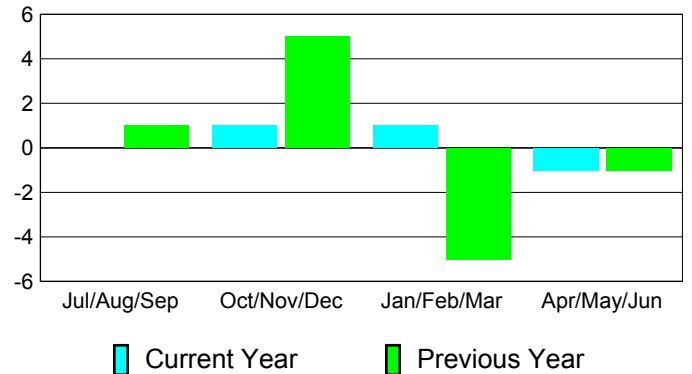

Club Results 2010-2011

Goal, New, Dropped, Gain/Loss

MEMBERSHIP

**Membership Results
2010-2011**

**Membership
2009-2010**

Month	Net Memb Goal	Actual New Memb	Actual Dropped Memb	Gain/Loss of Memb	Gain/Loss of Memb
Jul/Aug/Sep	3	0	0	0	1
Oct/Nov/Dec	20	1	0	1	5
Jan/Feb/Mar	33	3	-2	1	-5
Apr/May/Jun	13	1	-2	-1	-1
Totals	69	5	-4	1	0

Membership Results 2010-2011

Goal, New, Dropped, Gain/Loss

Comparison of Club Gain/Loss

Current Year Compared to the Previous Year

Comparison of Membership Gain/Loss

Current Year Compared to the Previous Year

YTD Status Quo Clubs 2010-2011

Status Quo Clubs Compared to Status Quo Members

Gender Comparison 2010-2011

Jul/Aug/Sep

Oct/Nov/Dec

Jan/Feb/Mar

Apr/May/Jun

Male