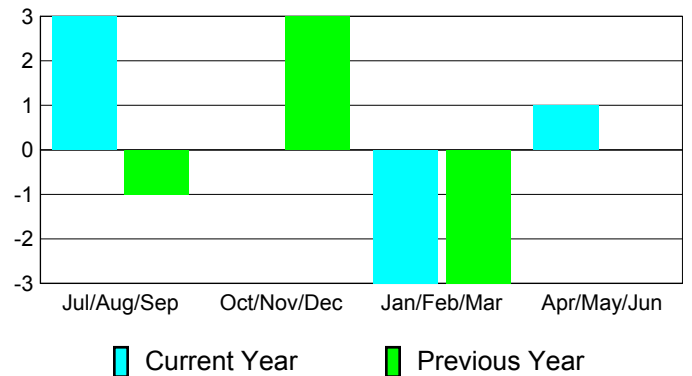

Membership Results 2010-2011

Goal, New, Dropped, Gain/Loss

Comparison of Club Gain/Loss

Current Year Compared to the Previous Year

Comparison of Membership Gain/Loss

Current Year Compared to the Previous Year

YTD Status Quo Clubs 2010-2011

Status Quo Clubs Compared to Status Quo Members

Gender Comparison 2010-2011

Jul/Aug/Sep

Oct/Nov/Dec

Jan/Feb/Mar

Apr/May/Jun

Male