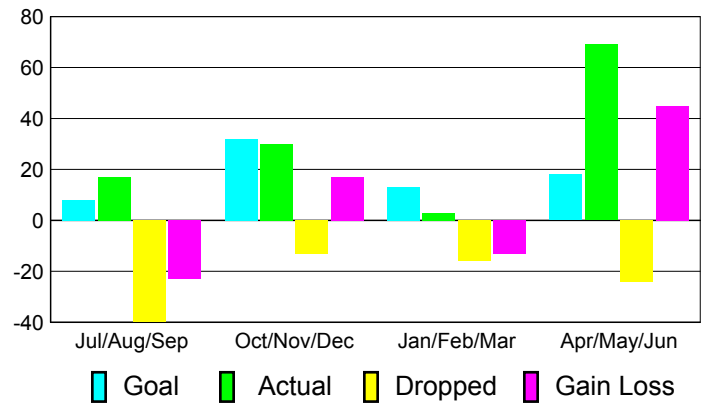

Membership Results 2010-2011

Goal, New, Dropped, Gain/Loss

Comparison of Membership Gain/Loss

Current Year Compared to the Previous Year