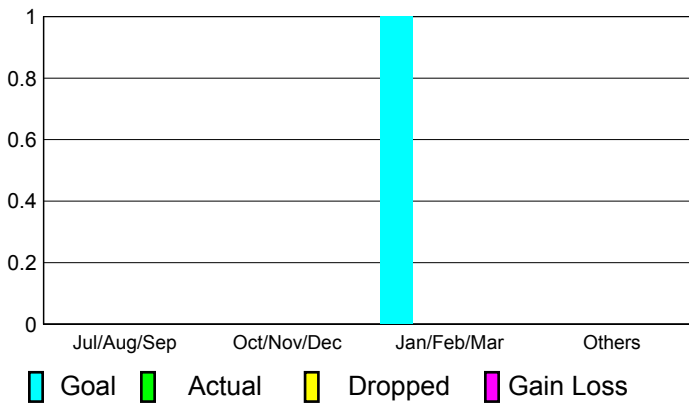

2010-2011 GMT Reports for District (or Undistricted) **District E 1 NETH ANTILLES**

GMT: **Doctor NICOLAS JARA OREL** Location: **NETH ANTILLES**

GMT CA: **3**

CLUBS

**Club Results
2010-2011**

**Clubs
2009-2010**

Month	New Club Goal	Actual New Clubs	Actual Dropped Clubs	Gain/Loss of Clubs	Gain/Loss of Clubs
Jul/Aug/Sep	0	0	0	0	0
Oct/Nov/Dec	0	0	0	0	0
Jan/Feb/Mar	1	0	0	0	0
Apr/May/Jun	0	0	0	0	0
Totals	1	0	0	0	0

Club Results 2010-2011

Goal, New, Dropped, Gain/Loss

MEMBERSHIP

**Membership Results
2010-2011**

**Membership
2009-2010**

Month	Net Memb Goal	Actual New Memb	Actual Dropped Memb	Gain/Loss of Memb	Gain/Loss of Memb
Jul/Aug/Sep	3	0	0	0	1
Oct/Nov/Dec	20	1	0	1	5
Jan/Feb/Mar	33	3	-2	1	-5
Apr/May/Jun	13	1	-2	-1	-1
Totals	69	5	-4	1	0